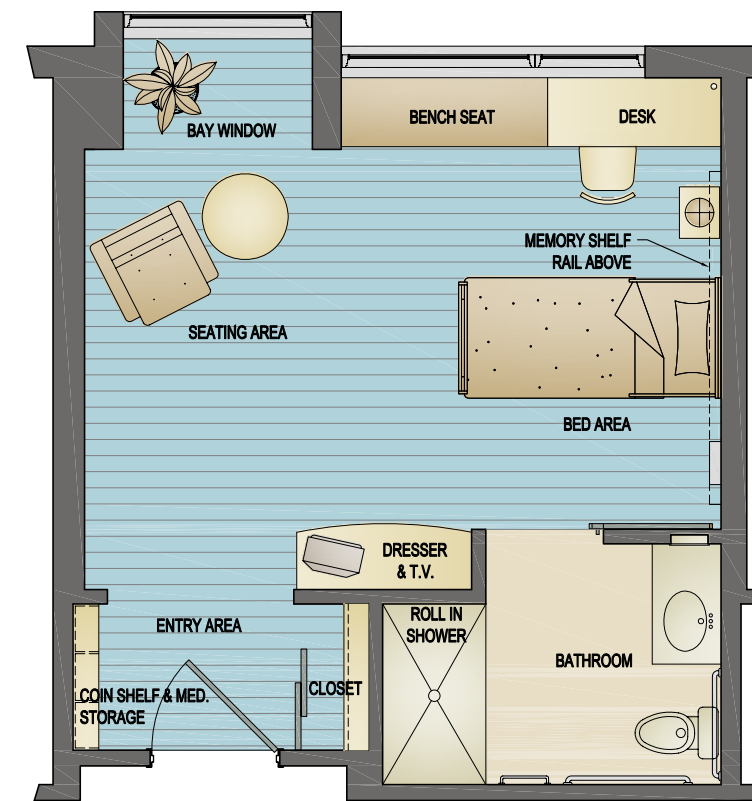

Type A - Walk Out Sun Porch

Type B - Bay Window